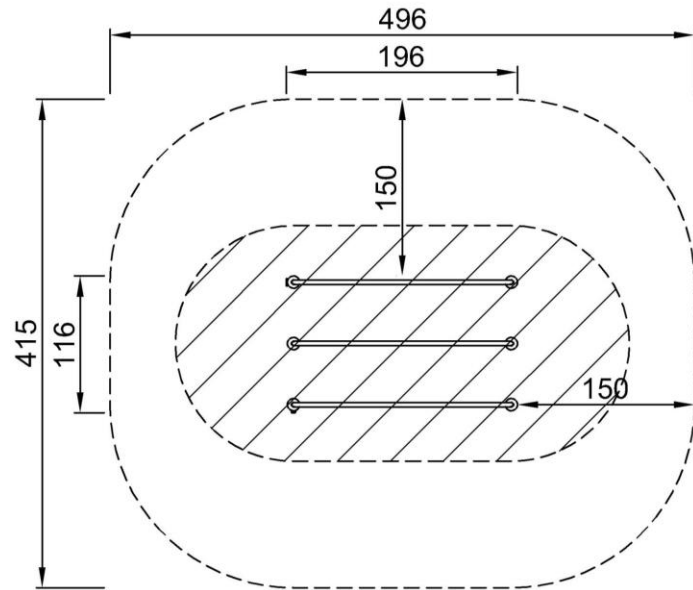

Triple Bars

FSW210

Item no. FSW21001-0901

General Product Information

Dimensions LxWxH	196x116x140 cm
Age group	13+
Capacity (users)	2
Colour options	 

See KOMPAN Fit app for more

Street workout is a physical activity that symbolizes the freedom of movement and encourages socializing. It is a combination of athletics, calisthenics and other sports, and mostly performed in the public space. A Parallel Bar can be found on every street workout area to train the upper body and core stability. This triple parallel bar is 140 cm high, enough to

Item no. FSW21001-0901	
Installation Information	
Max. fall height	140 cm
Safety surfacing area	18,5 m ²
Numbers of installers (persons)	2
Total installation time	3.2
Excavation volume	0,17 m ³
Concrete volume	0,08 m ³
Footing depth (standard)	90 cm
Shipment weight	132 kg
Anchoring options	In-ground ✓ Surface ✓
Warranty Information	
Connectors	10 years
Cross beams	Lifetime
Post	10 years
Spare parts guaranteed	10 years

Triple Bars

FSW210

* Max fall height | ** Total height | *** Safety surfacing area

* Max fall height | ** Total height

FSW21001
*140cm
**140cm
***18.5m²

FSW21001
1:100

[Click to see 1:100 ratio TOP VIEW](#)