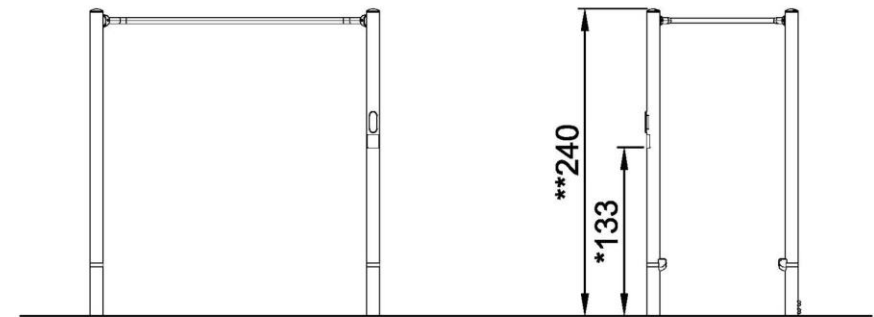

Overhead Ladder

FSW205

* Max fall height | ** Total height | *** Safety surfacing area

* Max fall height | ** Total height

FSW20501
1:100

[Click to see 1:100 ratio TOP VIEW](#)