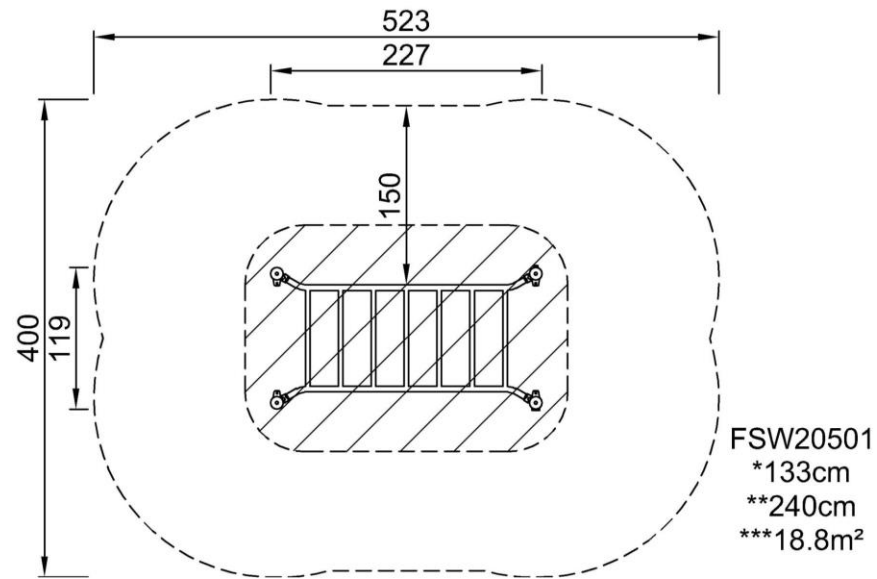

Overhead Ladder

FSW205

* Max fall height | ** Total height | *** Safety surfacing area

* Max fall height | ** Total height

FSW20501
1:100

[Click to see 1:100 ratio TOP VIEW](#)