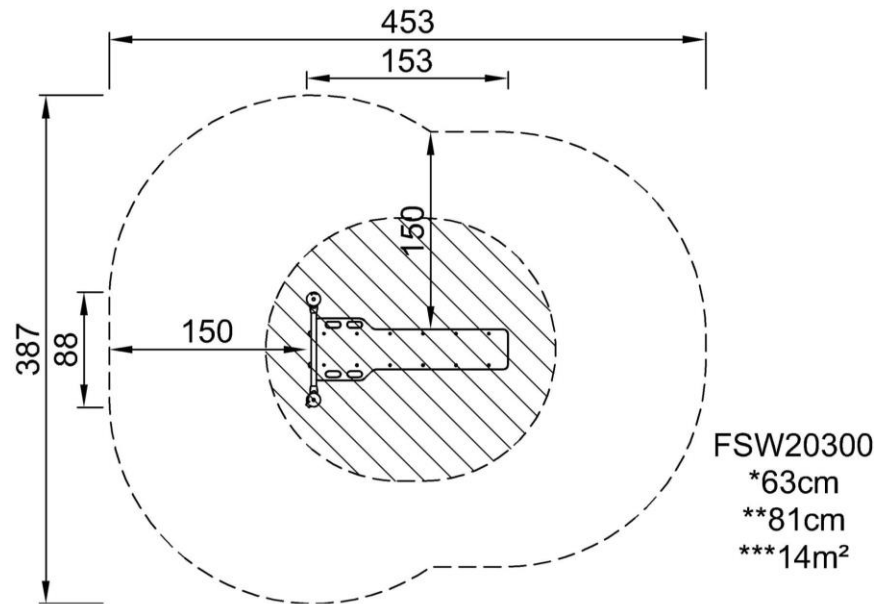

Item no. FSW20300-0901	
Installation Information	
Max. fall height	63 cm
Safety surfacing area	14,0 m ²
Numbers of installers (persons)	2
Total installation time	2.9
Excavation volume	0,11 m ³
Concrete volume	0,00 m ³
Footing depth (standard)	90 cm
Shipment weight	54 kg
Anchoring options	In-ground ✓ Surface ✓
Warranty Information	
EcoCore HDPE	Lifetime
Post	10 years
Connectors	10 years
HDG structural parts	Lifetime
Spare parts guaranteed	10 years

Sit Up Bench

FSW203

* Max fall height | ** Total height | *** Safety surfacing area

* Max fall height | ** Total height

FSW20300
1:100

[Click to see 1:100 ratio TOP VIEW](#)