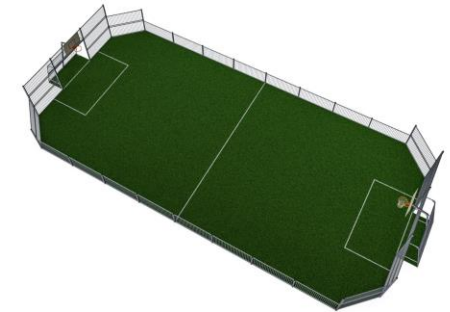

### General Product Information

Dimensions LxWxH	2632x1182x369 cm
Age group	3+
Capacity (users)	-
Colour options	-

The distance between the vertical tubes is small enough to keep small balls, such as field hockey balls, inside the pitch at all times. By embedding the tubes into the steel frame we have created an extremely vandalism proof structure that can be placed in any community. This transparent design makes it easy to follow the game for spectators. The 3 m x 2 m Multi

Goal follows the goal size of FIFA Futsal and IHF Handball regulations. The basketball hoop is placed at the official NBA height of 305 cm, and has the official NBA size of 46 cm in diameter.

# MUGA, 12x26m

FRE602301

The Ø21.3 mm x 2 mm tubes are embedded in the steel panel which avoids cracks and prevent the tubes from braking out of the steel frame. Creating an extremely strong, vandalism proof solution.