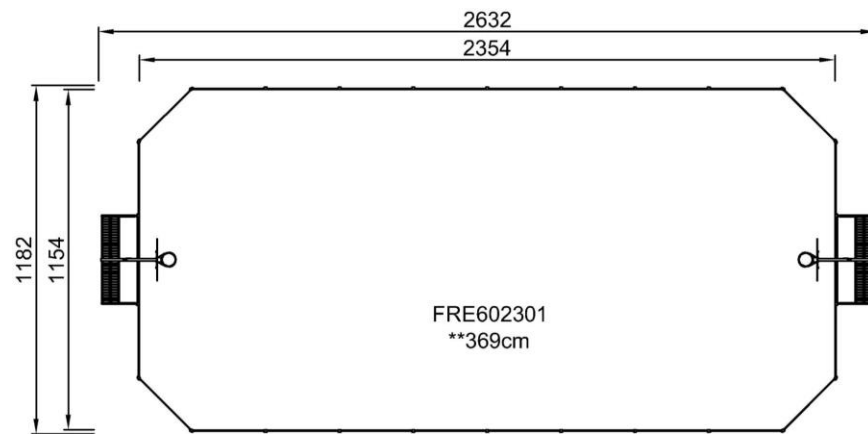

### General Product Information

Dimensions LxWxH	2632x1182x369 cm
Age group	3+
Capacity (users)	-
Colour options	-

The distance between the vertical tubes is small enough to keep small balls, such as field hockey balls, inside the pitch at all times. By embedding the tubes into the steel frame we have created an extremely vandalism proof structure that can be placed in any community. This transparent design makes it easy to follow the game for spectators. The 3 m x 2 m Multi

Item no. FRE602301-0901	
Installation Information	
Max. fall height	0 cm
Safety surfacing area	0,0 m <sup>2</sup>
Numbers of installers (persons)	2
Total installation time	35.1
Excavation volume	2,48 m <sup>3</sup>
Concrete volume	1,76 m <sup>3</sup>
Footing depth (standard)	85 cm
Shipment weight	2.423 kg
Anchoring options	In-ground <input checked="" type="checkbox"/> Surface <input checked="" type="checkbox"/>
Warranty Information	
HDG post	Lifetime
EcoCore HDPE	Lifetime
Spare parts guaranteed	10 years

# MUGA, 12x26m

FRE602301

\* Max fall height | \*\* Total height | \*\*\* Safety surfacing area

\* Max fall height | \*\* Total height

[Click to see 1:100 ratio TOP VIEW](#)