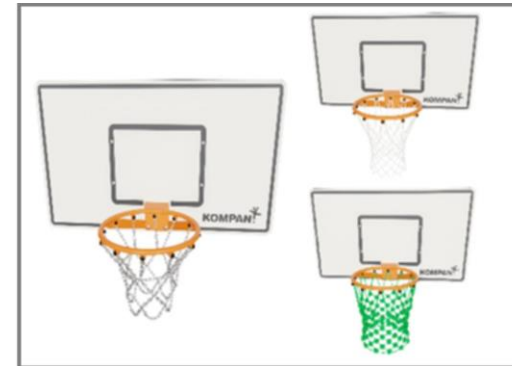

3 choices of nets: Polyamide (PA), PA reinforced with a steel wire inside, stainless steel chains which meet the requirements in ISO1434-ISO1435 and DIN766.