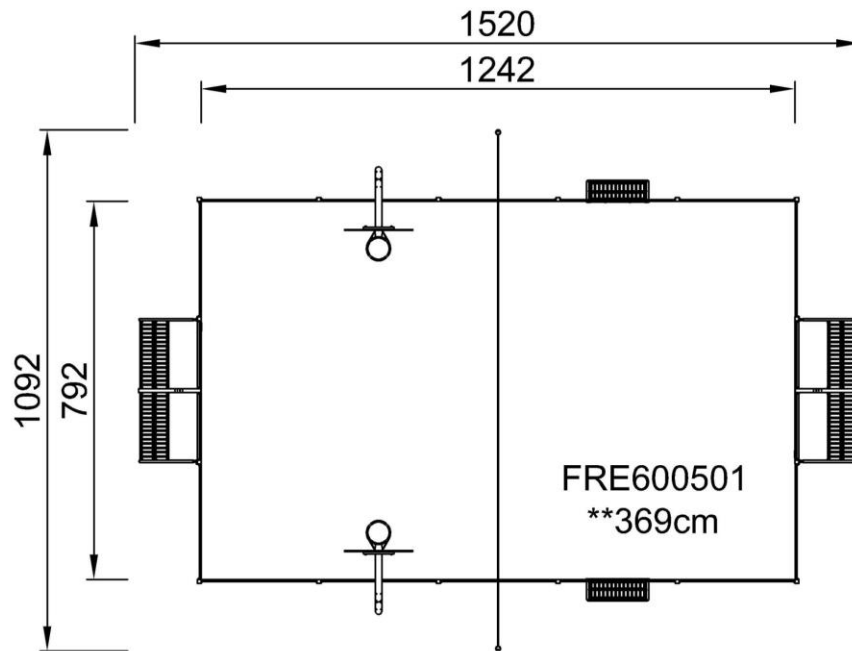

All steel components are manufactured from carbon steel, welding's according EN ISO 5817 & Hot dip galvanised (HDG) according to ISO1461. This process ensures good protection in all circumstances.

The posts are made of 80 x 80 x 3mm profile with horizontally, 6mm welded flanges. This will enable an easy installation and strong construction. The low-density polyethylene post caps are attached with blind rivets.

Item no. FRE600501-0906	
Installation Information	
Max. fall height	0 cm
Safety surfacing area	0,0 m ²
Numbers of installers (persons)	2
Total installation time	28.3
Excavation volume	3,42 m ³
Concrete volume	2,68 m ³
Footing depth (standard)	90 cm
Shipment weight	1.841 kg
Anchoring options	In-ground <input checked="" type="checkbox"/> Surface <input checked="" type="checkbox"/>
Warranty Information	
HDG post	Lifetime
EcoCore HDPE	Lifetime
Spare parts guaranteed	10 years

The Panna Goals are 118 x 68cm and the distance between the vertical ø21.3mm tubes is 68mm, small enough to keep all balls in play. The goal is framed with coloured HDPE strips to highlight the target.

* Max fall height | ** Total height

[Click to see 1:100 ratio TOP VIEW](#)