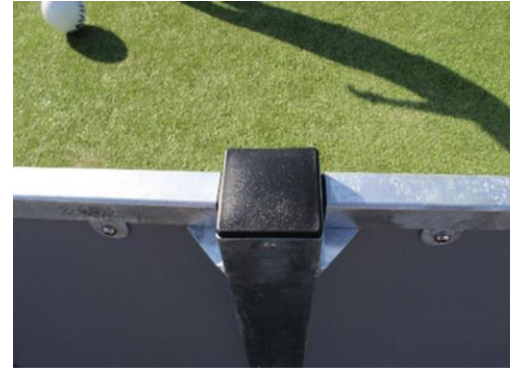

MUGA, 11x15m, Steel

FRE600501

Item no. FRE600501-0906	
General Product Information	
Dimensions LxWxH	1520x1158x369 cm
Age group	3+
Capacity (users)	-
Colour options	

The distance between the vertical tubes is small enough to keep small balls, such as field hockey balls, inside the pitch at all times. By embedding the tubes into the steel frame we have created an extremely vandalism proof structure that can be placed in any community. This transparent design makes it easy to follow the game for spectators. The 3 m x 2 m Multi

Goal follows the goal size of FIFA Futsal and IHF Handball regulations. The basketball hoop is placed at the official NBA height of 305 cm, and has the official NBA size of 46 cm in diameter.

MUGA, 11x15m, Steel

FRE600501

The Ø21.3 mm x 2 mm tubes are embedded in the steel panel which avoids cracks and prevent the tubes from braking out of the steel frame. Creating an extremely strong, vandalism proof solution.

All steel components are manufactured from carbon steel, welding's according EN ISO 5817 & Hot dip galvanised (HDG) according to ISO1461. This process ensures good protection in all circumstances.

The posts are made of 80 x 80 x 3mm profile with horizontally, 6mm welded flanges. This will enable an easy installation and strong construction. The low-density polyethylene post caps are attached with blind rivets.