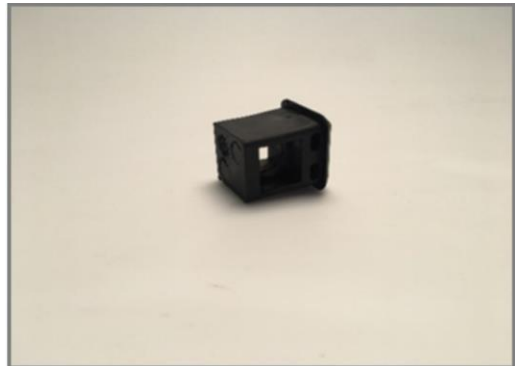

MUGA, 11x15m, Steel

FRE600501

Item no. FRE600501-0906	
General Product Information	
Dimensions LxWxH	1520x1158x369 cm
Age group	3+
Capacity (users)	-
Colour options	

The distance between the vertical tubes is small enough to keep small balls, such as field hockey balls, inside the pitch at all times. By embedding the tubes into the steel frame we have created an extremely vandalism proof structure that can be placed in any community. This transparent design makes it easy to follow the game for spectators. The 3 m x 2 m Multi

FRE600501

The Ø21.3 mm x 2 mm tubes are embedded in the steel panel which avoids cracks and prevent the tubes from braking out of the steel frame. Creating an extremely strong, vandalism proof solution.

All steel components are manufactured from carbon steel, welding's according EN ISO 5817 & Hot dip galvanised (HDG) according to ISO1461. This process ensures good protection in all circumstances.

The posts are made of 80 x 80 x 3mm profile with horizontally, 6mm welded flanges. This will enable an easy installation and strong construction. The low-density polyethylene post caps are attached with blind rivets.

Item no. FRE600501-0906	
Installation Information	
Max. fall height	0 cm
Safety surfacing area	0,0 m ²
Numbers of installers (persons)	2
Total installation time	28.3
Excavation volume	3,42 m ³
Concrete volume	2,68 m ³
Footing depth (standard)	90 cm
Shipment weight	1.841 kg
Anchoring options	In-ground <input checked="" type="checkbox"/> Surface <input checked="" type="checkbox"/>
Warranty Information	
HDG post	Lifetime
EcoCore HDPE	Lifetime
Spare parts guaranteed	10 years