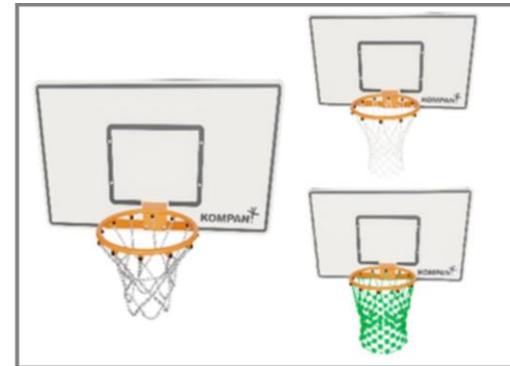

3 choices of nets: Polyamide (PA), PA reinforced with a steel wire inside, stainless steel chains which meet the requirements in ISO1434-ISO1435 and DIN766.