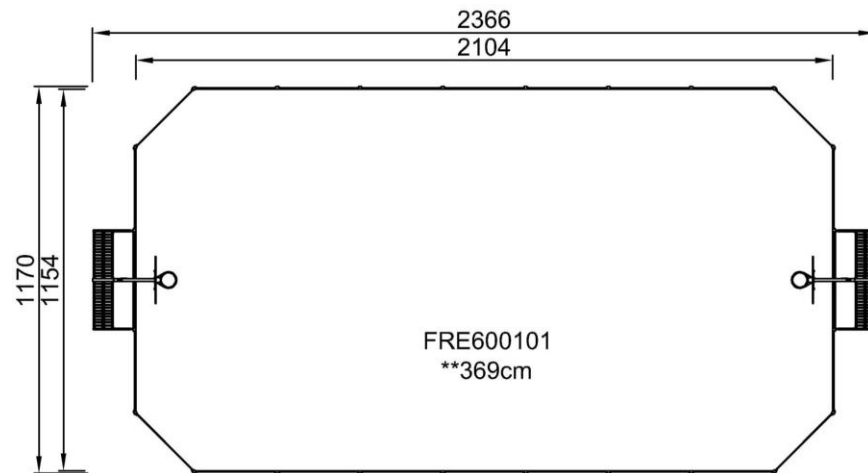

Goal follows the goal size of FIFA Futsal and IHF Handball regulations. The basketball hoop is placed at the official NBA height of 305 cm, and has the official NBA size of 46 cm in diameter.

MUGA, 12x24m, Steel

Item no. FRE600101-0901	
Installation Information	
Max. fall height	0 cm
Safety surfacing area	0,0 m ²
Numbers of installers (persons)	2
Total installation time	33.8
Excavation volume	2,39 m ³
Concrete volume	1,70 m ³
Footing depth (standard)	85 cm
Shipment weight	2.327 kg
Anchoring options	In-ground <input checked="" type="checkbox"/> Surface <input checked="" type="checkbox"/>
Warranty Information	
HDG post	Lifetime
EcoCore HDPE	Lifetime
Spare parts guaranteed	10 years

3 choices of nets: Polyamide (PA), PA reinforced with a steel wire inside, stainless steel chains which meet the requirements in ISO1434-ISO1435 and DIN766.

MUGA, 12x24m, Steel

FRE600101

* Max fall height | ** Total height | *** Safety surfacing area

* Max fall height | ** Total height

[Click to see 1:100 ratio TOP VIEW](#)