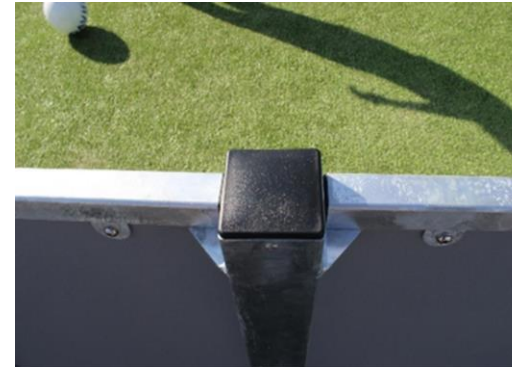

MUGA, 12x24m, Steel

FRE600101

KOMPAN
Let's play

Item no. FRE600101-0901	
General Product Information	
Dimensions LxWxH	2382x1182x369 cm
Age group	3+
Capacity (users)	-
Colour options	

The distance between the vertical tubes is small enough to keep small balls, such as field hockey balls, inside the pitch at all times. By embedding the tubes into the steel frame we have created an extremely vandalism proof structure that can be placed in any community. This transparent design makes it easy to follow the game for spectators. The 3 m x 2 m Multi

FRE600101

The Ø21.3 mm x 2 mm tubes are embedded in the steel panel which avoids cracks and prevent the tubes from braking out of the steel frame. Creating an extremely strong, vandalism proof solution.

All steel components are manufactured from carbon steel, welding's according EN ISO 5817 & Hot dip galvanised (HDG) according to ISO1461. This process ensures good protection in all circumstances.

The posts are made of 80 x 80 x 3mm profile with horizontally, 6mm welded flanges. This will enable an easy installation and strong construction. The low-density polyethylene post caps are attached with blind rivets.

Each panel has 4 Thermoplastic Vulcanizates plugs connecting the panels to the posts. The plugs reduce the vibration and therefore reduce the noise level. The plugs will also simplify installation as the come with pre-assembled nuts.