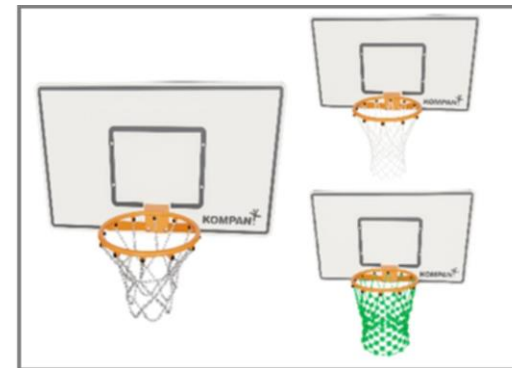

3 choices of nets: Polyamide (PA), PA reinforced with a steel wire inside, stainless steel chains which meet the requirements in ISO1434-ISO1435 and DIN766.