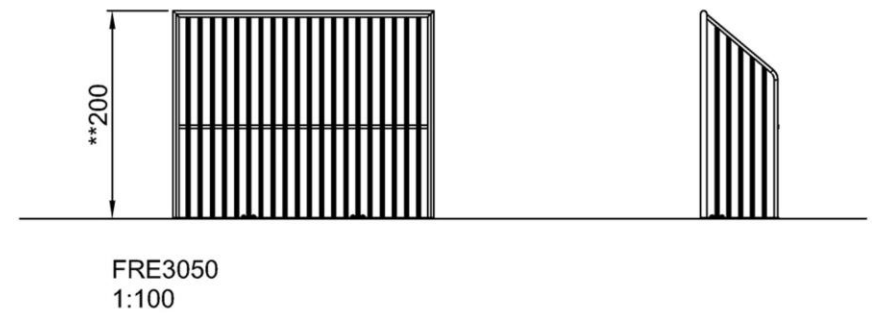

Goal

FRE3050

Item no.	
General Product Information	
Dimensions LxWxH	251x75x200 cm
Age group	3+
Capacity (users)	-
Colour options	

Stand alone goals offers all kinds of ball & stick games in public settings.

Goal

FRE3050

Item no.	
Installation Information	
Max. fall height	0 cm
Safety surfacing area	0,0 m ²
Numbers of installers (persons)	2
Total installation time	
Excavation volume	
Concrete volume	
Footing depth (standard)	
Shipment weight	
Anchoring options	In-ground ✓ Surface ✓
Warranty Information	

Goal

FRE3050

* Max fall height | ** Total height | *** Safety surfacing area

* Max fall height | ** Total height

[Click to see 1:100 ratio TOP VIEW](#)