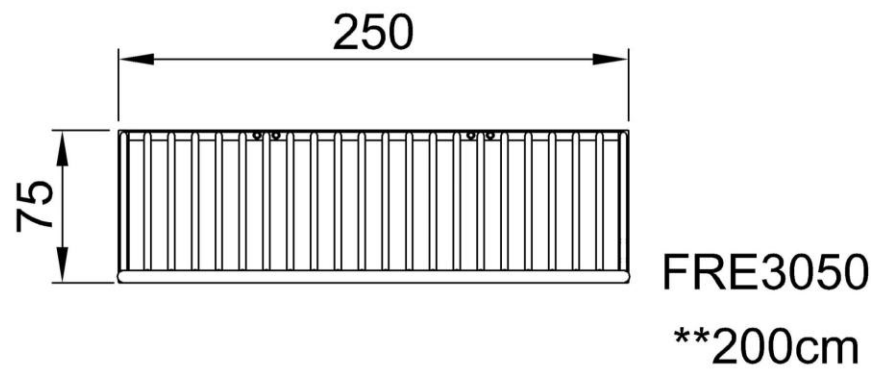

Goal

FRE3050

Item no.	
General Product Information	
Dimensions LxWxH	251x75x200 cm
Age group	3+
Capacity (users)	-
Colour options	

Stand alone goals offers all kinds of ball & stick games in public settings.

Goal

FRE3050

Item no.	
Installation Information	
Max. fall height	0 cm
Safety surfacing area	0,0 m ²
Numbers of installers (persons)	2
Total installation time	
Excavation volume	
Concrete volume	
Footing depth (standard)	
Shipment weight	
Anchoring options	In-ground ✓ Surface ✓
Warranty Information	

Goal

FRE3050

* Max fall height | ** Total height | *** Safety surfacing area

* Max fall height | ** Total height

[Click to see 1:100 ratio TOP VIEW](#)