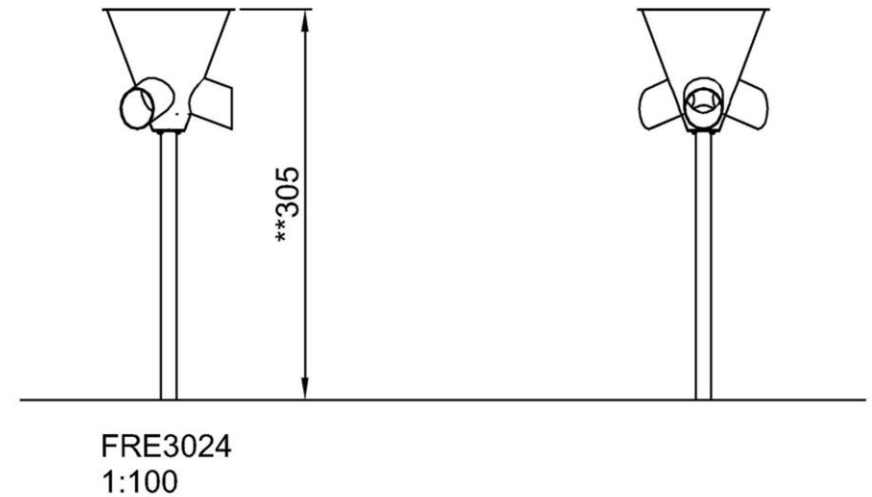

Surprise Basket

FRE3024

| Item no. | |
|-----------------------------|----------------|
| General Product Information | |
| Dimensions LxWxH | 102x102x305 cm |
| Age group | 3+ |
| Capacity (users) | - |
| Colour options | |

Surprise Basket

FRE3024

| Item no. | |
|---------------------------------|---------------------|
| Installation Information | |
| Max. fall height | 0 cm |
| Safety surfacing area | 12,7 m ² |
| Numbers of installers (persons) | 2 |
| Total installation time | |
| Excavation volume | |
| Concrete volume | |
| Footing depth (standard) | |
| Shipment weight | |
| Anchoring options | In-ground ✓ |
| Warranty Information | |

Surprise Basket

FRE3024

* Max fall height | ** Total height | *** Safety surfacing area

* Max fall height | ** Total height

[Click to see 1:100 ratio TOP VIEW](#)