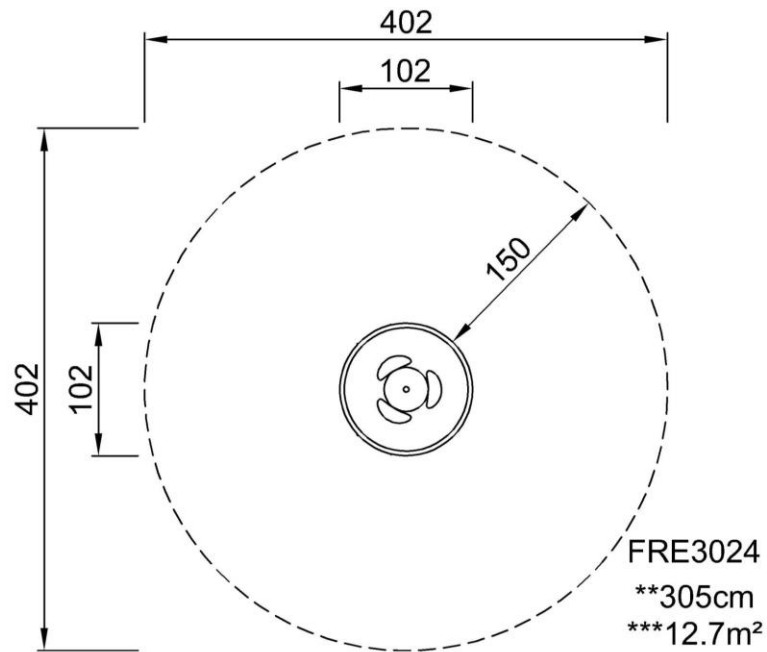

Surprise Basket

FRE3024

| Item no. | |
|-----------------------------|----------------|
| General Product Information | |
| Dimensions LxWxH | 102x102x305 cm |
| Age group | 3+ |
| Capacity (users) | - |
| Colour options | |

Surprise Basket

FRE3024

| Item no. | |
|---------------------------------|---------------------|
| Installation Information | |
| Max. fall height | 0 cm |
| Safety surfacing area | 12,7 m ² |
| Numbers of installers (persons) | 2 |
| Total installation time | |
| Excavation volume | |
| Concrete volume | |
| Footing depth (standard) | |
| Shipment weight | |
| Anchoring options | In-ground ✓ |
| Warranty Information | |

Surprise Basket

FRE3024

* Max fall height | ** Total height | *** Safety surfacing area

* Max fall height | ** Total height

[Click to see 1:100 ratio TOP VIEW](#)