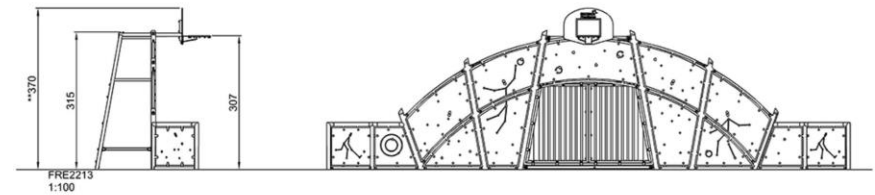

## General Product Information

Dimensions LxWxH	264x1199x370 cm
Age group	3+
Capacity (users)	-
Colour options	-

# Cosmos Multi Goal, 12m

FRE2213

Item no.	
<b>Installation Information</b>	
Max. fall height	0 cm
Safety surfacing area	0,0 m <sup>2</sup>
Numbers of installers (persons)	2
Total installation time	
Excavation volume	
Concrete volume	
Footing depth (standard)	
Shipment weight	
Anchoring options	In-ground ✓
<b>Warranty Information</b>	

# Cosmos Multi Goal, 12m

FRE2213

\* Max fall height | \*\* Total height | \*\*\* Safety surfacing area

\* Max fall height | \*\* Total height

[Click to see 1:100 ratio TOP VIEW](#)