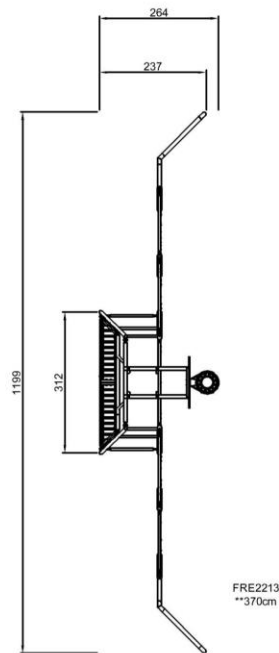

# Cosmos Multi Goal, 12m

FRE2213

Item no.

## General Product Information

Dimensions LxWxH	264x1199x370 cm
Age group	3+
Capacity (users)	-
Colour options	-

# Cosmos Multi Goal, 12m

FRE2213

Item no.	
<b>Installation Information</b>	
Max. fall height	0 cm
Safety surfacing area	0,0 m <sup>2</sup>
Numbers of installers (persons)	2
Total installation time	
Excavation volume	
Concrete volume	
Footing depth (standard)	
Shipment weight	
Anchoring options	In-ground ✓
<b>Warranty Information</b>	

# Cosmos Multi Goal, 12m

FRE2213

\* Max fall height | \*\* Total height | \*\*\* Safety surfacing area

\* Max fall height | \*\* Total height

[Click to see 1:100 ratio TOP VIEW](#)