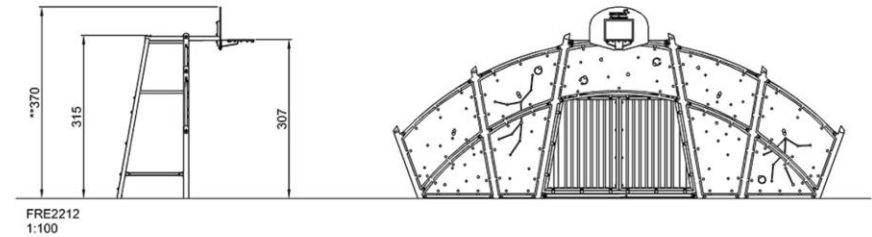

Cosmos Multi Goal, 9m

FRE2212

KOMPAN
Let's play

Item no.

General Product Information

Dimensions LxWxH 264x872x370 cm

Age group 3+

Capacity (users) -

Colour options

Cosmos Multi Goal, 9m

FRE2212

Item no.	
Installation Information	
Max. fall height	0 cm
Safety surfacing area	0,0 m ²
Numbers of installers (persons)	2
Total installation time	
Excavation volume	
Concrete volume	
Footing depth (standard)	
Shipment weight	
Anchoring options	In-ground ✓
Warranty Information	

Cosmos Multi Goal, 9m

FRE2212

* Max fall height | ** Total height | *** Safety surfacing area

* Max fall height | ** Total height

[Click to see 1:100 ratio TOP VIEW](#)