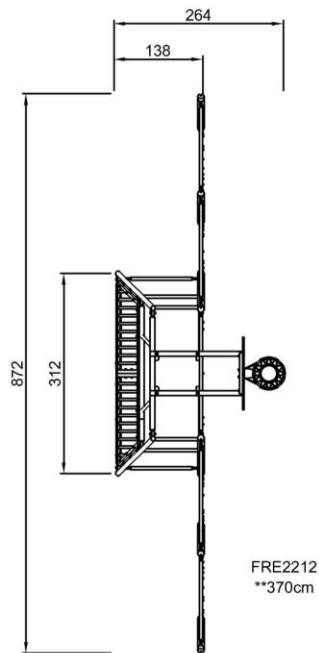

Cosmos Multi Goal, 9m

FRE2212

KOMPAN
Let's play

Item no.

General Product Information

Dimensions LxWxH 264x872x370 cm

Age group 3+

Capacity (users) -

Colour options

Cosmos Multi Goal, 9m

FRE2212

Item no.	
Installation Information	
Max. fall height	0 cm
Safety surfacing area	0,0 m ²
Numbers of installers (persons)	2
Total installation time	
Excavation volume	
Concrete volume	
Footing depth (standard)	
Shipment weight	
Anchoring options	In-ground ✓
Warranty Information	

Cosmos Multi Goal, 9m

FRE2212

* Max fall height | ** Total height | *** Safety surfacing area

* Max fall height | ** Total height

[Click to see 1:100 ratio TOP VIEW](#)