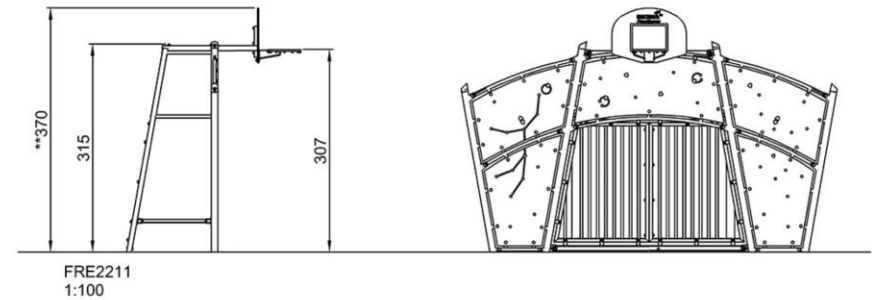

Cosmos Multi Goal, 5m

FRE2211

KOMPANI
Let's play

Item no.	
General Product Information	
Dimensions LxWxH	264x570x370 cm
Age group	3+
Capacity (users)	-
Colour options	-

Cosmos Multi Goal, 5m

FRE2211

Item no.	
Installation Information	
Max. fall height	0 cm
Safety surfacing area	0,0 m ²
Numbers of installers (persons)	2
Total installation time	
Excavation volume	
Concrete volume	
Footing depth (standard)	
Shipment weight	
Anchoring options	In-ground ✓ Surface ✓
Warranty Information	

Cosmos Multi Goal, 5m

FRE2211

* Max fall height | ** Total height | *** Safety surfacing area

* Max fall height | ** Total height

[Click to see 1:100 ratio TOP VIEW](#)