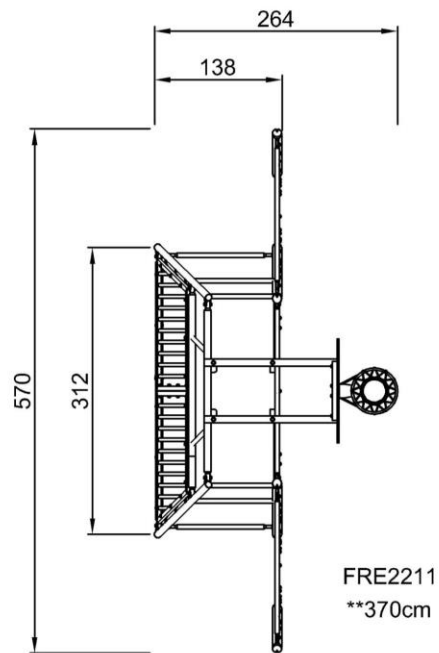

Cosmos Multi Goal, 5m

FRE2211

KOMPANI
Let's play

Item no.	
General Product Information	
Dimensions LxWxH	264x570x370 cm
Age group	3+
Capacity (users)	-
Colour options	-

Cosmos Multi Goal, 5m

FRE2211

Item no.	
Installation Information	
Max. fall height	0 cm
Safety surfacing area	0,0 m ²
Numbers of installers (persons)	2
Total installation time	
Excavation volume	
Concrete volume	
Footing depth (standard)	
Shipment weight	
Anchoring options	In-ground ✓ Surface ✓
Warranty Information	

Cosmos Multi Goal, 5m

FRE2211

* Max fall height | ** Total height | *** Safety surfacing area

* Max fall height | ** Total height

[Click to see 1:100 ratio TOP VIEW](#)