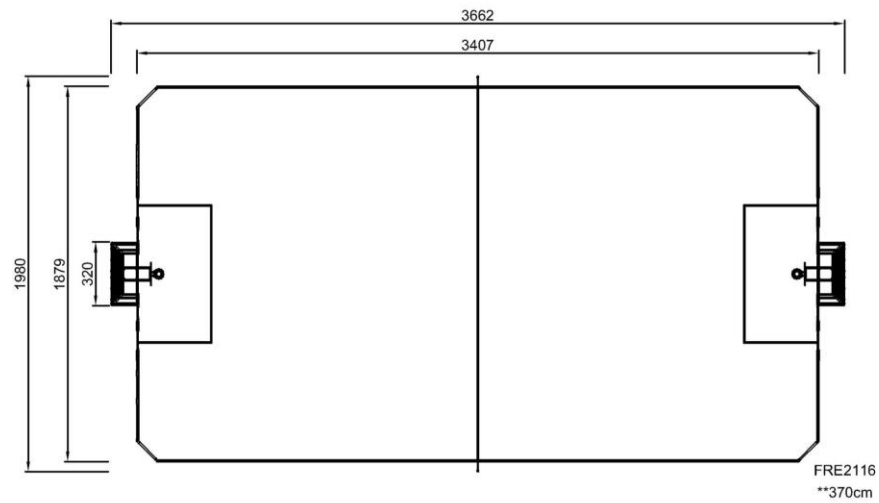

Cosmos, 19 x 36m

FRE2116

Item no.	
General Product Information	
Dimensions LxWxH	3662x1980x370 cm
Age group	3+
Capacity (users)	-
Colour options	-

A multisport pitch includes two goals with built in basketball hoops and a height adjustable multisport net in the middle of the play area. The panels in the goal area have engraved sport motifs. The goals have removable anti-moped barriers for wheelchair access and the lower barriers have lower profile for grass edge protection with water drainage holes. The pitch

Cosmos, 19 x 36m

FRE2116

Item no.	
Installation Information	
Max. fall height	0 cm
Safety surfacing area	0,0 m ²
Numbers of installers (persons)	2
Total installation time	
Excavation volume	
Concrete volume	
Footing depth (standard)	
Shipment weight	
Anchoring options	In-ground ✓
Warranty Information	

Cosmos, 19 x 36m

FRE2116

* Max fall height | ** Total height | *** Safety surfacing area

* Max fall height | ** Total height

[Click to see 1:100 ratio TOP VIEW](#)