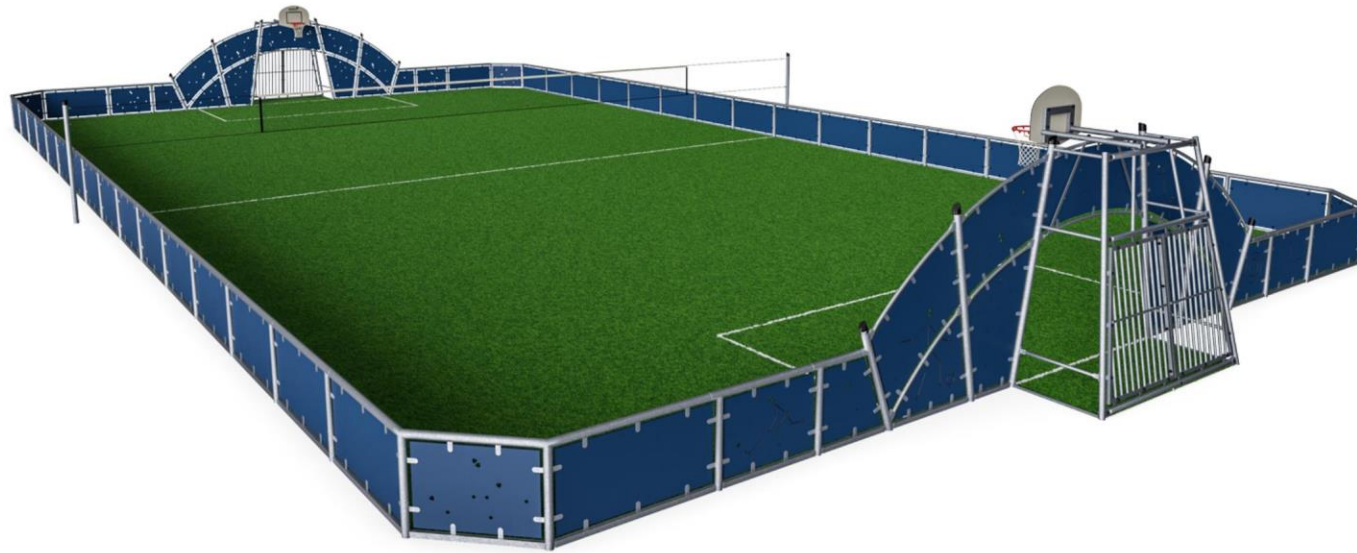

Cosmos, 19 x 36m

FRE2116

Item no.	
General Product Information	
Dimensions LxWxH	3662x1980x370 cm
Age group	3+
Capacity (users)	-
Colour options	-

A multisport pitch includes two goals with built in basketball hoops and a height adjustable multisport net in the middle of the play area. The panels in the goal area have engraved sport motifs. The goals have removable anti-moped barriers for wheelchair access and the lower barriers have lower profile for grass edge protection with water drainage holes. The pitch

is based on a modular system. The dimensions of the pitch can be customized according to individual requirements. The HD polyethylene panels can be supplied in different standard colors. The pitch can also be equipped with a number of additional activities

Cosmos, 19 x 36m

FRE2116

Item no.	
Installation Information	
Max. fall height	0 cm
Safety surfacing area	0,0 m ²
Numbers of installers (persons)	2
Total installation time	
Excavation volume	
Concrete volume	
Footing depth (standard)	
Shipment weight	
Anchoring options	In-ground ✓
Warranty Information	

Cosmos, 19 x 36m

FRE2116

* Max fall height | ** Total height | *** Safety surfacing area

* Max fall height | ** Total height

[Click to see 1:100 ratio TOP VIEW](#)