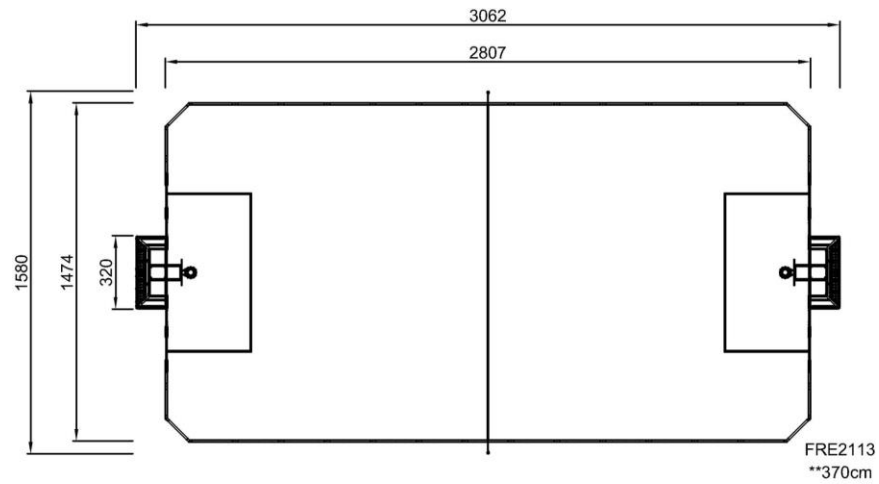

Cosmos, 15 x 30m

FRE2113

Item no.

General Product Information

Dimensions LxWxH	3060x1580x370 cm
Age group	3+
Capacity (users)	-
Colour options	-

A multisport pitch includes two goals with built in basketball hoops and a height adjustable multisport net in the middle of the play area. The panels in the goal area have engraved sport motifs. The goals have removable anti-moped barriers for wheelchair access and the lower barriers have lower profile for grass edge protection with water drainage holes. The pitch

Cosmos, 15 x 30m

FRE2113

Item no.	
Installation Information	
Max. fall height	0 cm
Safety surfacing area	0,0 m ²
Numbers of installers (persons)	2
Total installation time	
Excavation volume	
Concrete volume	
Footing depth (standard)	
Shipment weight	
Anchoring options	In-ground ✓
Warranty Information	

Cosmos, 15 x 30m

FRE2113

* Max fall height | ** Total height | *** Safety surfacing area

* Max fall height | ** Total height

[Click to see 1:100 ratio TOP VIEW](#)