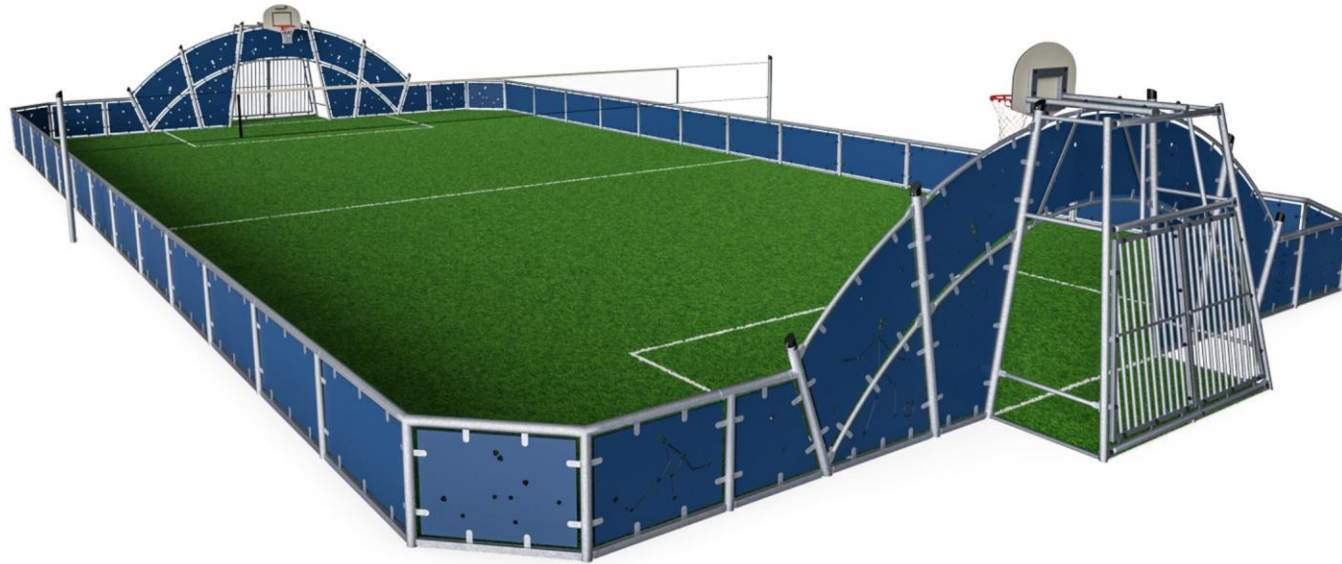

Cosmos, 15 x 30m

FRE2113

Item no.

General Product Information

Dimensions LxWxH	3060x1580x370 cm
Age group	3+
Capacity (users)	-
Colour options	-

A multisport pitch includes two goals with built in basketball hoops and a height adjustable multisport net in the middle of the play area. The panels in the goal area have engraved sport motifs. The goals have removable anti-moped barriers for wheelchair access and the lower barriers have lower profile for grass edge protection with water drainage holes. The pitch

is based on a modular system. The dimensions of the pitch can be customized according to individual requirements. The HD polyethylene panels can be supplied in different standard colors. The pitch can also be equipped with a number of additional activities.

Cosmos, 15 x 30m

FRE2113

Item no.	
Installation Information	
Max. fall height	0 cm
Safety surfacing area	0,0 m ²
Numbers of installers (persons)	2
Total installation time	
Excavation volume	
Concrete volume	
Footing depth (standard)	
Shipment weight	
Anchoring options	In-ground ✓
Warranty Information	

Cosmos, 15 x 30m

FRE2113

* Max fall height | ** Total height | *** Safety surfacing area

* Max fall height | ** Total height

[Click to see 1:100 ratio TOP VIEW](#)