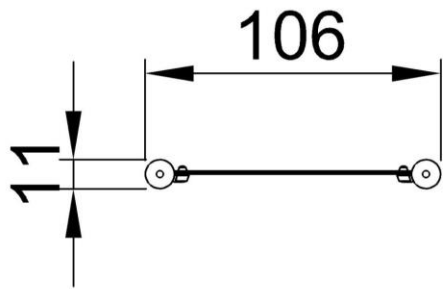

Freestanding Sign

FAZ401

Item no.	
General Product Information	
Dimensions LxWxH	106x11x206 cm
Age group	13+
Capacity (users)	-
Colour options	

This freestanding 2-sided information sign is always tailor made and can feature location specific information. For example adds, sponsored logos, training schedules or a link to your location specific KOMPAN App. With the information printed on the inside of 6 mm polycarbonate sheets, the Freestanding Sign is vandalism proof.

Freestanding Sign

FAZ401

Item no.	
Installation Information	
Max. fall height	0 cm
Safety surfacing area	0,0 m ²
Numbers of installers (persons)	2
Total installation time	
Excavation volume	
Concrete volume	
Footing depth (standard)	
Shipment weight	
Anchoring options	In-ground ✓ Surface ✓
Warranty Information	

Freestanding Sign

FAZ401

* Max fall height | ** Total height | *** Safety surfacing area

* Max fall height | ** Total height

FAZ40100
**206cm

FAZ40100
1:100

[Click to see 1:100 ratio TOP VIEW](#)