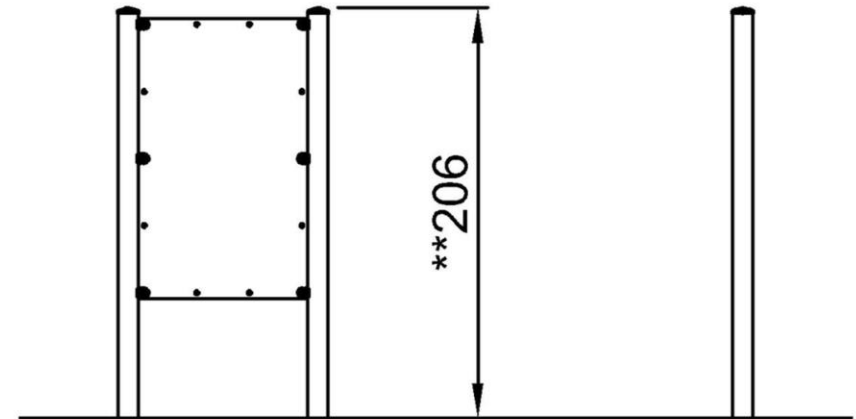

Freestanding Sign

FAZ401

Item no.	
General Product Information	
Dimensions LxWxH	106x11x206 cm
Age group	13+
Capacity (users)	-
Colour options	

This freestanding 2-sided information sign is always tailor made and can feature location specific information. For example adds, sponsored logos, training schedules or a link to your location specific KOMPAN App. With the information printed on the inside of 6 mm polycarbonate sheets, the Freestanding Sign is vandalism proof.

Freestanding Sign

FAZ401

Item no.	
Installation Information	
Max. fall height	0 cm
Safety surfacing area	0,0 m ²
Numbers of installers (persons)	2
Total installation time	
Excavation volume	
Concrete volume	
Footing depth (standard)	
Shipment weight	
Anchoring options	In-ground ✓ Surface ✓
Warranty Information	

Freestanding Sign

FAZ401

* Max fall height | ** Total height | *** Safety surfacing area

* Max fall height | ** Total height

FAZ40100
**206cm

FAZ40100
1:100

[Click to see 1:100 ratio TOP VIEW](#)